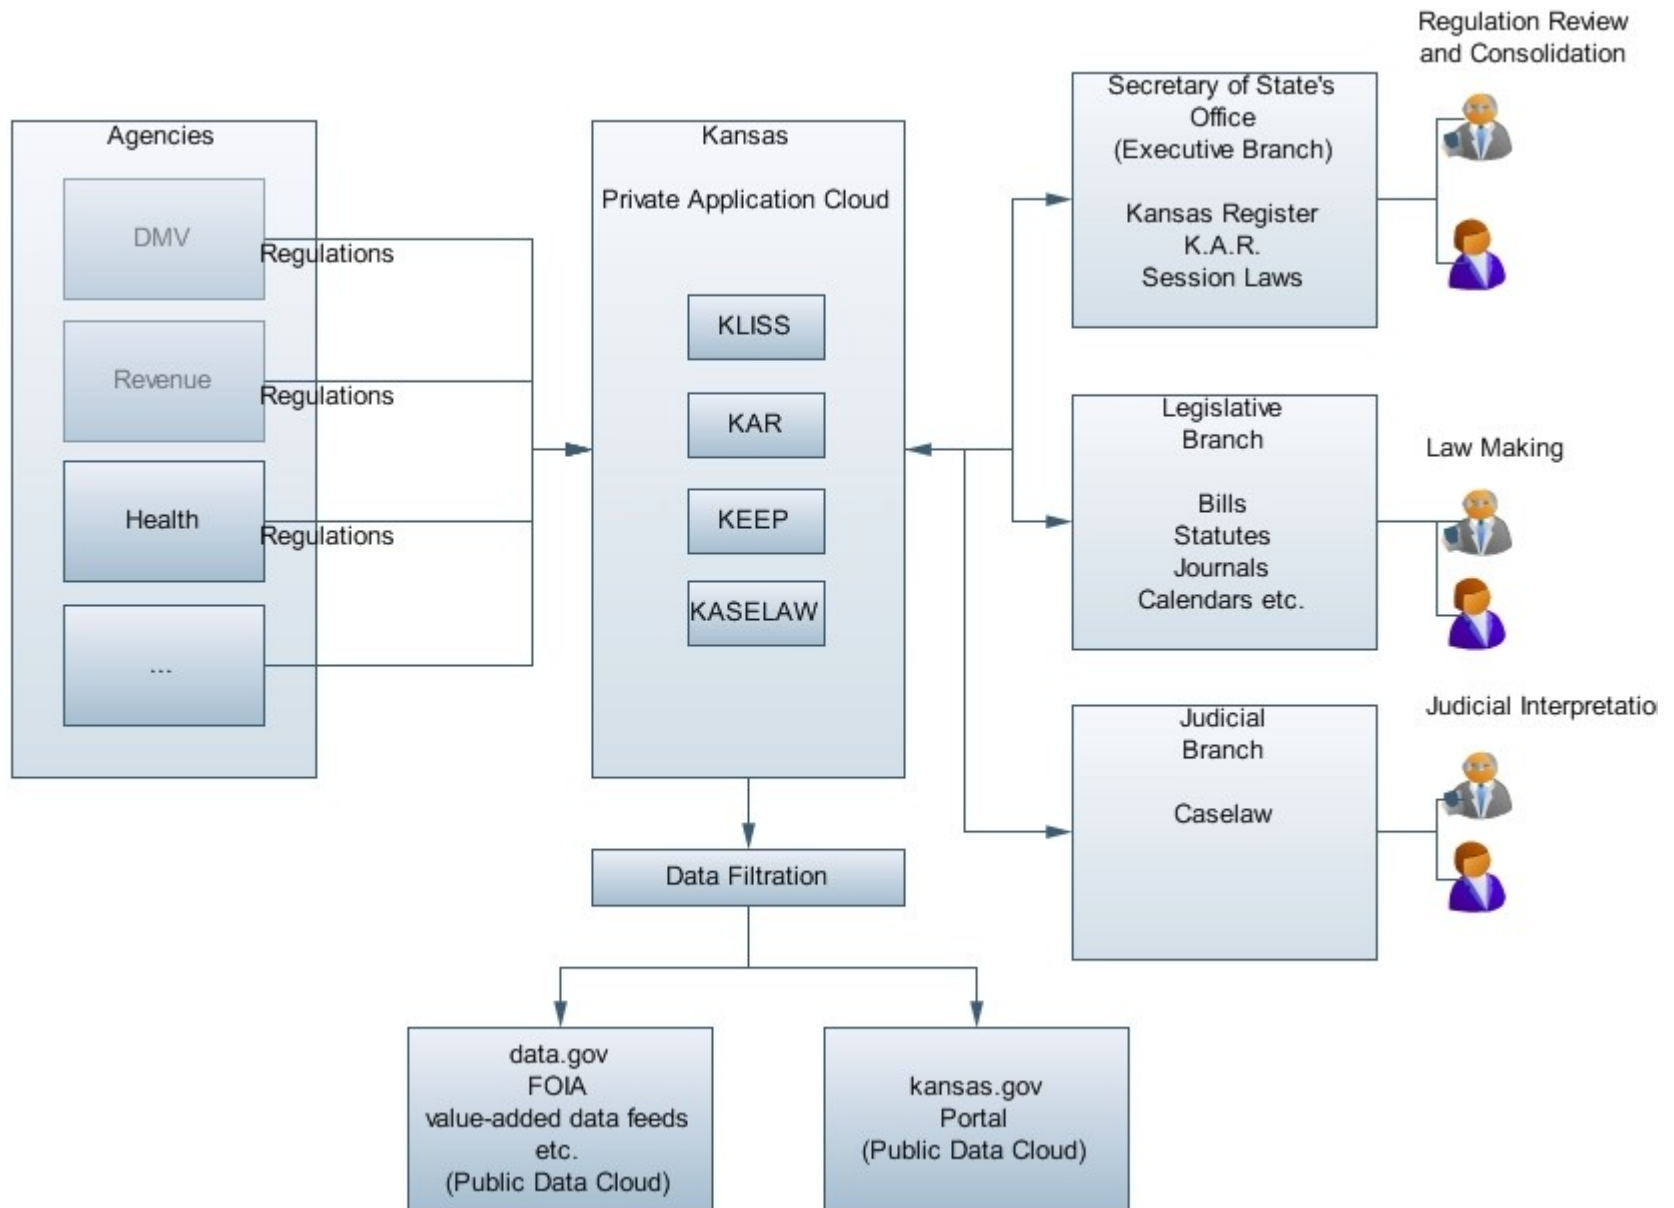

Architecture V1.0

Private Data Cloud → Executive Dashboards Propylon

KLISS

- LWB
- Approx 140 virtual machines (RedHat + Windows servers on VMWare) : Intranet + Internet
- Intranet: 6 HP Proliant Servers in a DR configuration, 64 GB RAM, 90 TB Disk (EMC)
- RESTian APIs to all servers, services are “mobile” and on-demand.
- GIS from ESRI

KEEP

- 20 Virtual Machines configured like KLISS
- Tamper Evident Storage (EMC Centera)
- OAIS Compliant Design

Sean McGrath

sean.mcgrath@propylon.com

<http://www.propylon.com>

<http://seanmcgrath.blogspot.com>