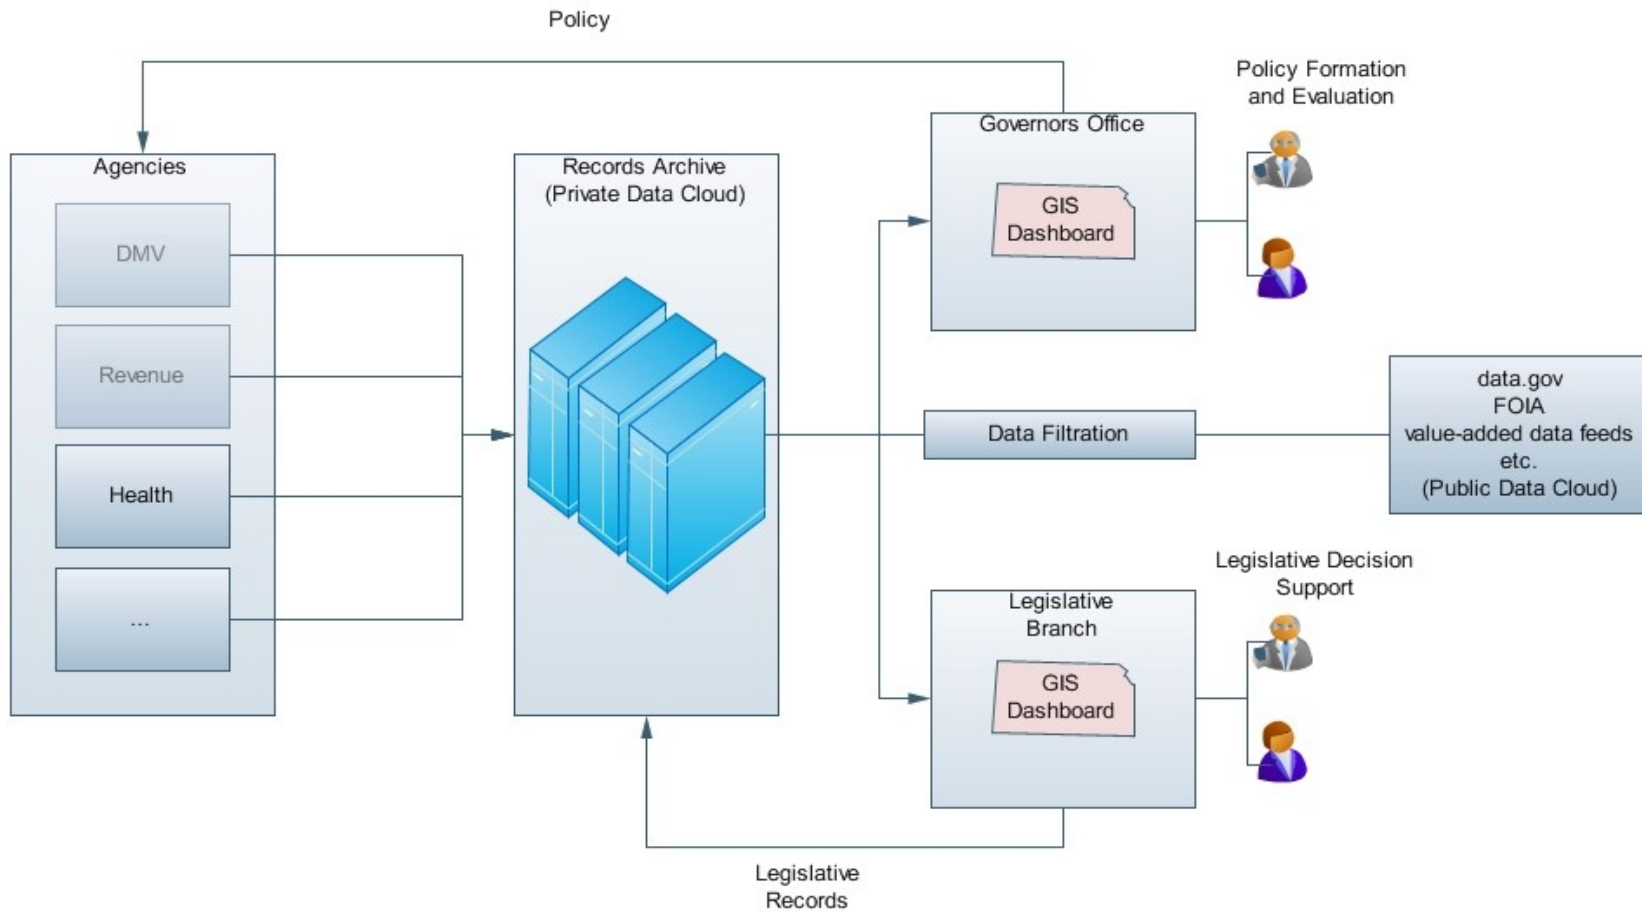

Architecture V1.0

Private Data Cloud → Executive Dashboards Propylon

KLISS

- LWB
- Approx 140 virtual machines (RedHat + Windows servers on VMWare) : Intranet + Internet
- Intranet: 6 HP Proliant Servers in a DR configuration, 64 GB RAM, 90 TB Disk (EMC)
- RESTian APIs to all servers, services are “mobile” and on-demand.
- GIS from ESRI

KEEP

- 20 Virtual Machines configured like KLISS
- Tamper Evident Storage (EMC Centera)
- OAIS Compliant Design

Sean McGrath

sean.mcgrath@propylon.com

<http://www.propylon.com>

<http://seanmcgrath.blogspot.com>