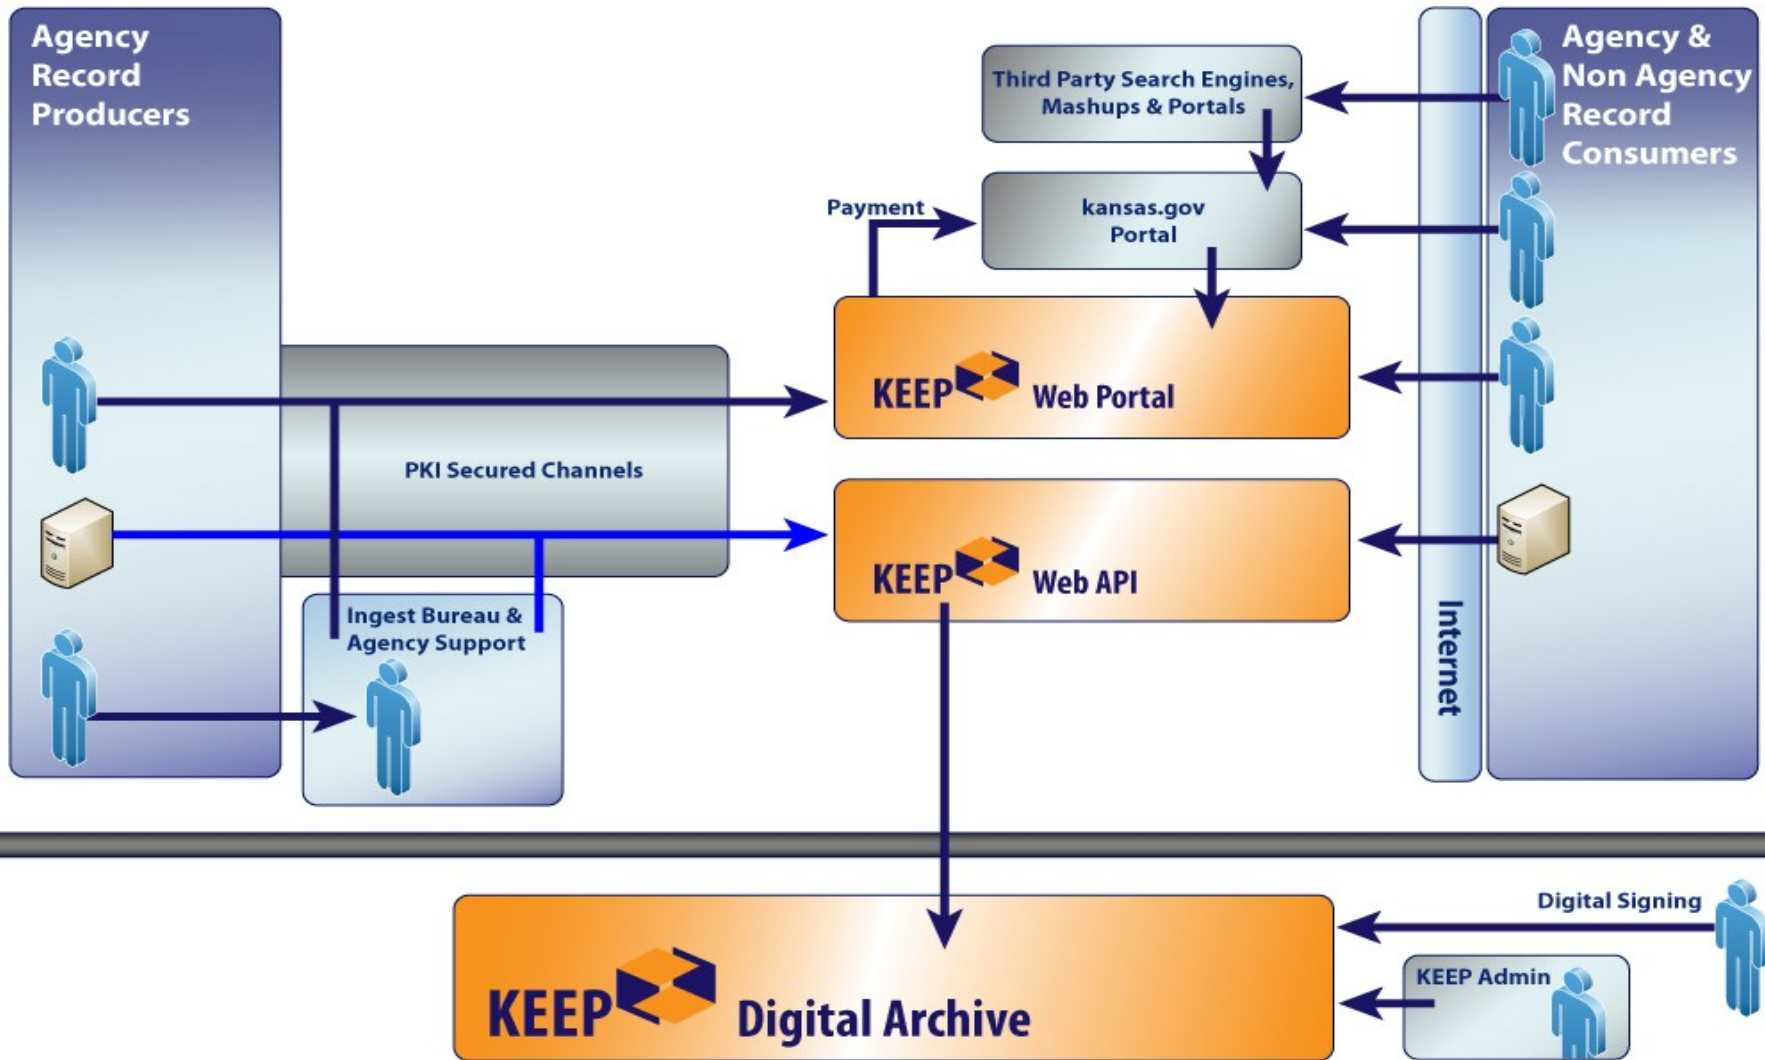

Architecture V1.0

Private Data Cloud → Executive Dashboards Propylon

KLISS

- LWB
- Approx 140 virtual machines (RedHat + Windows servers on VMWare) : Intranet + Internet
- Intranet: 6 HP Proliant Servers in a DR configuration, 64 GB RAM, 90 TB Disk (EMC)
- RESTian APIs to all servers, services are “mobile” and on-demand.
- GIS from ESRI

KEEP

- 20 Virtual Machines configured like KLISS
- Tamper Evident Storage (EMC Centera)
- OAIS Compliant Design

Sean McGrath

sean.mcgrath@propylon.com

<http://www.propylon.com>

<http://seanmcgrath.blogspot.com>