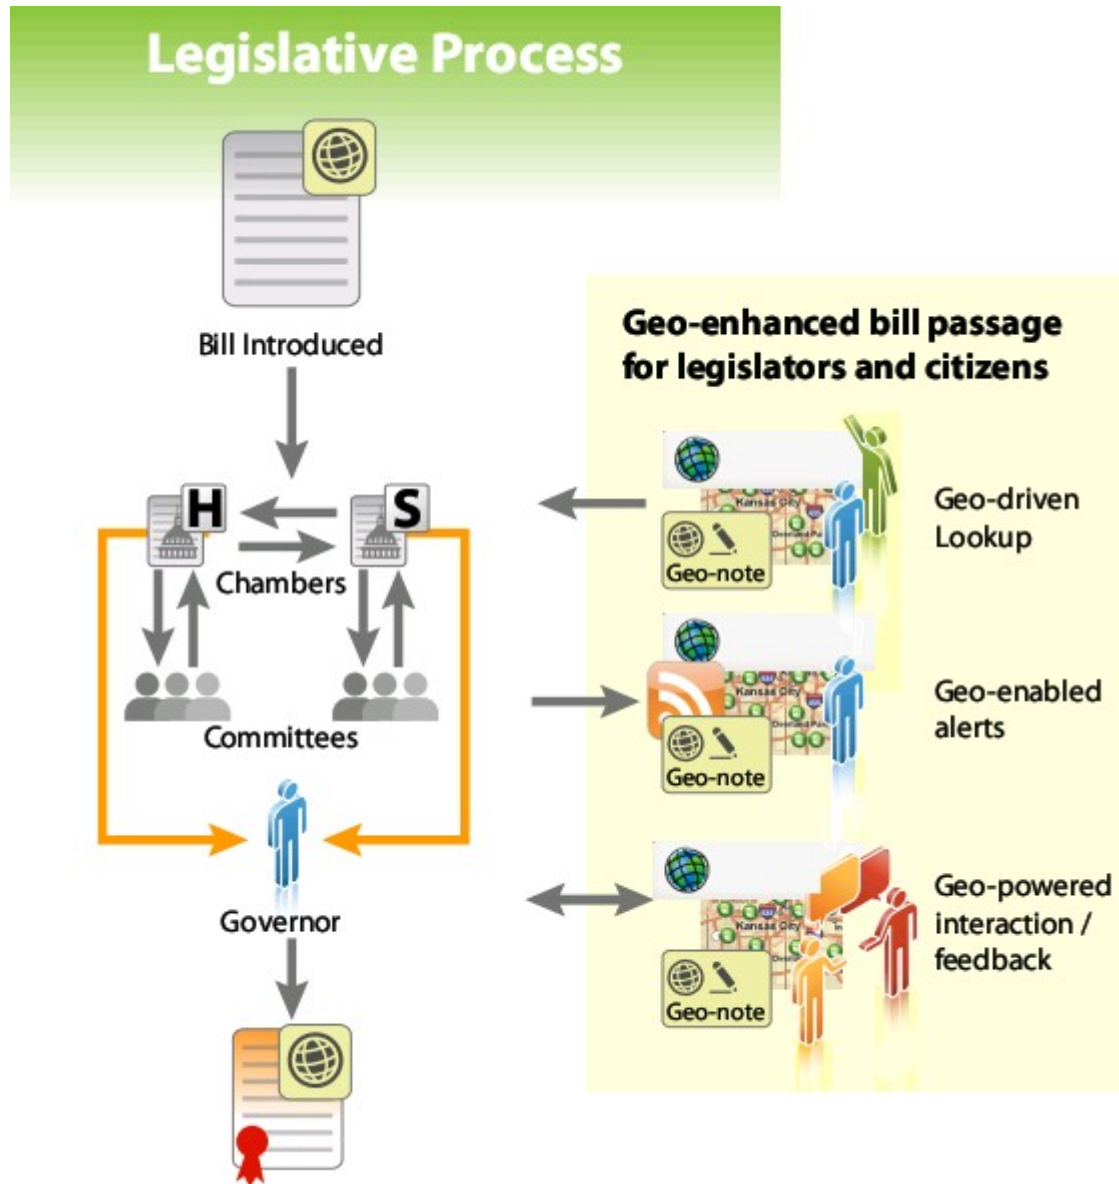

Architecture V1.0

Private Data Cloud → Executive Dashboards Propylon

KLISS

- LWB
- Approx 140 virtual machines (RedHat + Windows servers on VMWare) : Intranet + Internet
- Intranet: 6 HP Proliant Servers in a DR configuration, 64 GB RAM, 90 TB Disk (EMC)
- RESTian APIs to all servers, services are “mobile” and on-demand.
- GIS from ESRI

KEEP

- 20 Virtual Machines configured like KLISS
- Tamper Evident Storage (EMC Centera)
- OAIS Compliant Design

Sean McGrath

sean.mcgrath@propylon.com

<http://www.propylon.com>

<http://seanmcgrath.blogspot.com>