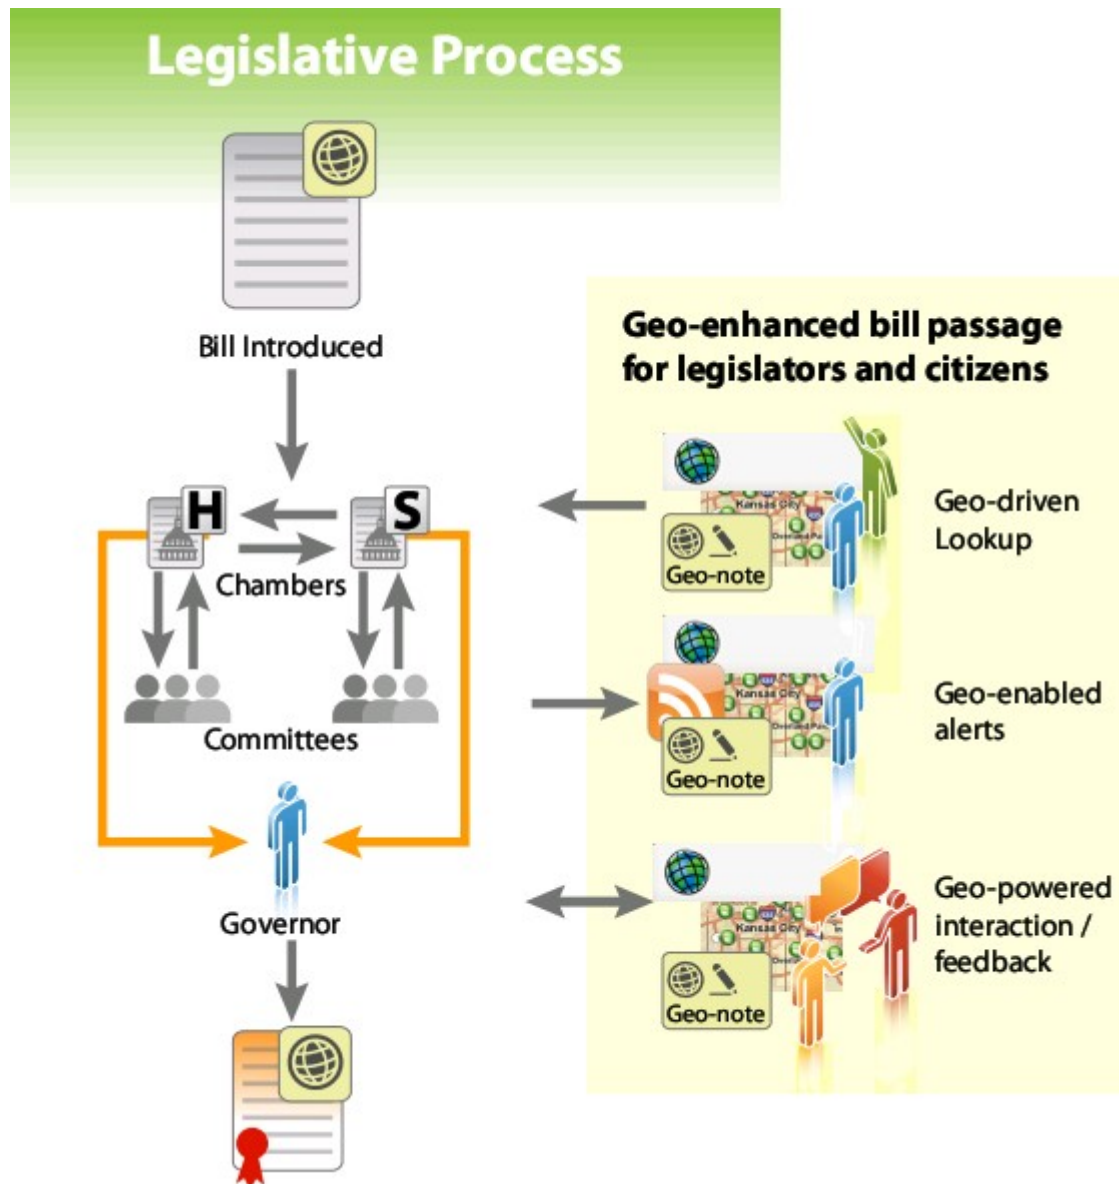

Architecture V1.0

# Private Data Cloud → Executive Dashboards Propylon

## KLISS

- LWB
- Approx 140 virtual machines (RedHat + Windows servers on VMWare) : Intranet + Internet
- Intranet: 6 HP Proliant Servers in a DR configuration, 64 GB RAM, 90 TB Disk (EMC)
- RESTian APIs to all servers, services are “mobile” and on-demand.
- GIS from ESRI

## KEEP

- 20 Virtual Machines configured like KLISS
- Tamper Evident Storage (EMC Centera)
- OAIS Compliant Design

Sean McGrath

[sean.mcgrath@propylon.com](mailto:sean.mcgrath@propylon.com)

<http://www.propylon.com>