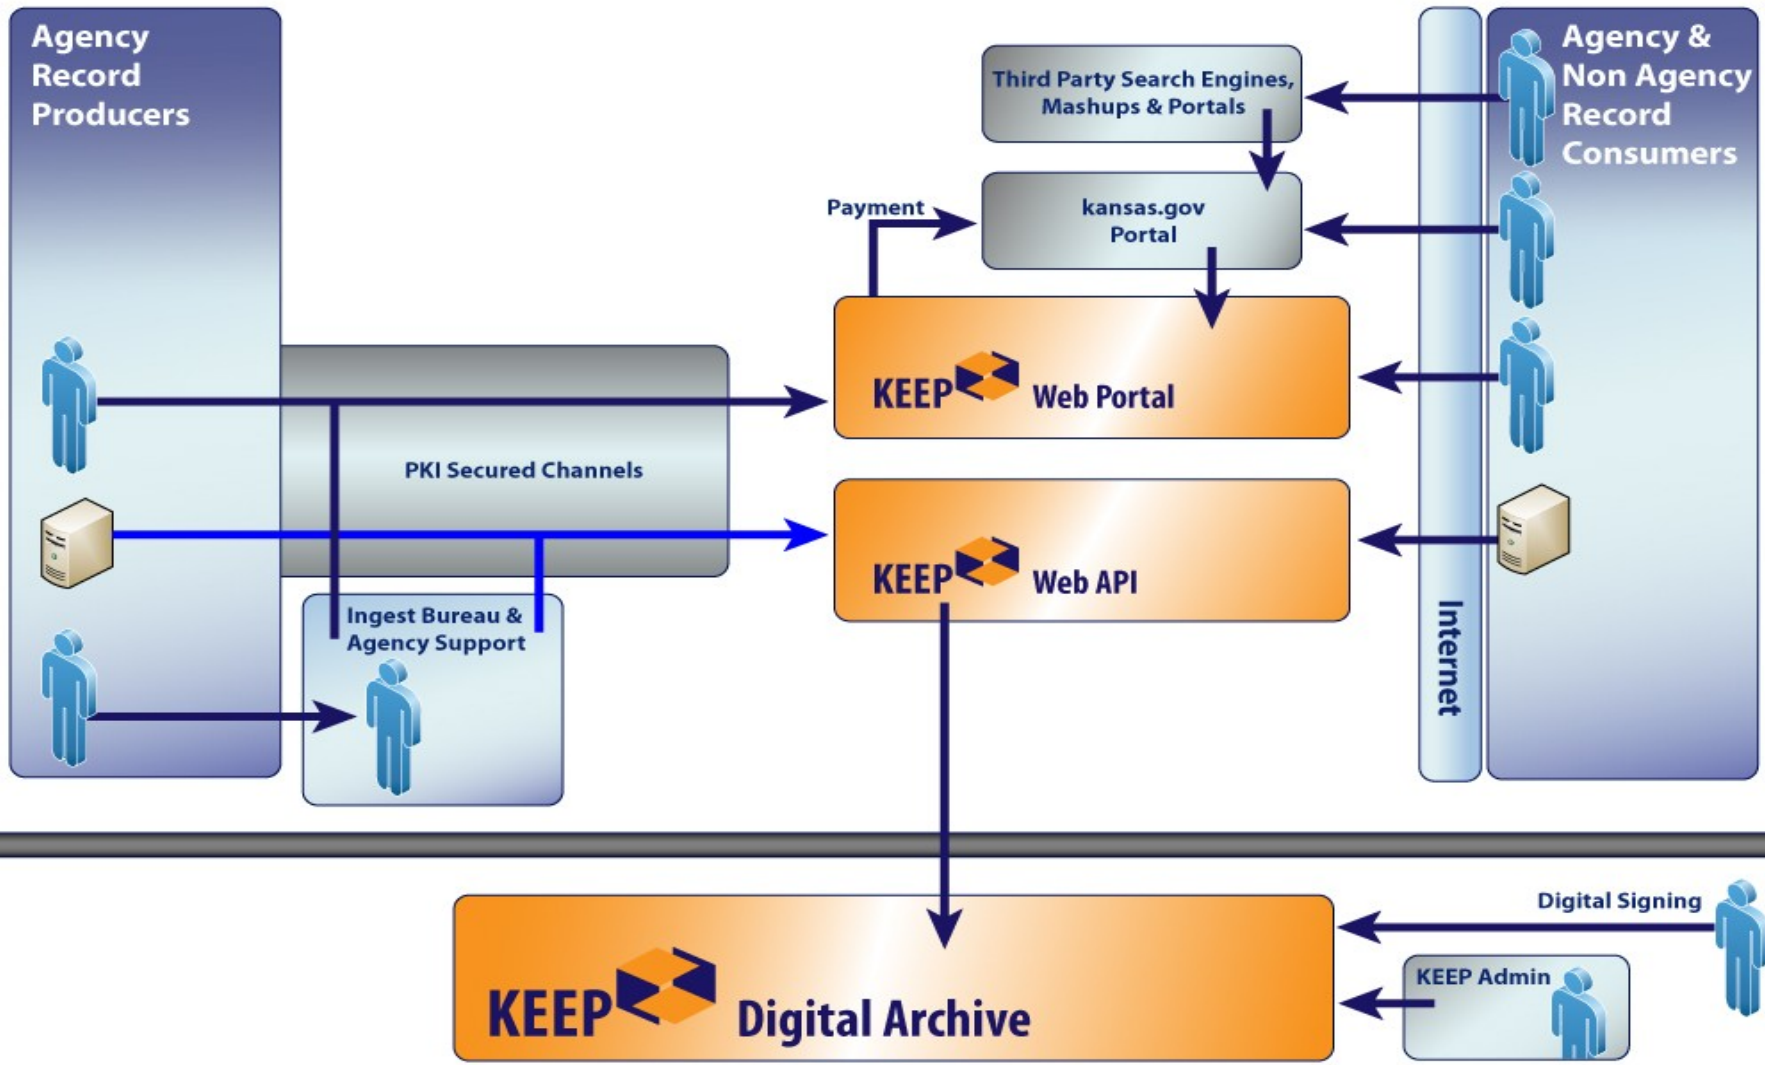

Architecture V1.0

# Private Data Cloud → Executive Dashboards Propylon

## KLISS

- LWB
- Approx 140 virtual machines (RedHat + Windows servers on VMWare) : Intranet + Internet
- Intranet: 6 HP Proliant Servers in a DR configuration, 64 GB RAM, 90 TB Disk (EMC)
- RESTian APIs to all servers, services are “mobile” and on-demand.
- GIS from ESRI

## KEEP

- 20 Virtual Machines configured like KLISS
- Tamper Evident Storage (EMC Centera)
- OAIS Compliant Design

Sean McGrath

[sean.mcgrath@propylon.com](mailto:sean.mcgrath@propylon.com)

<http://www.propylon.com>