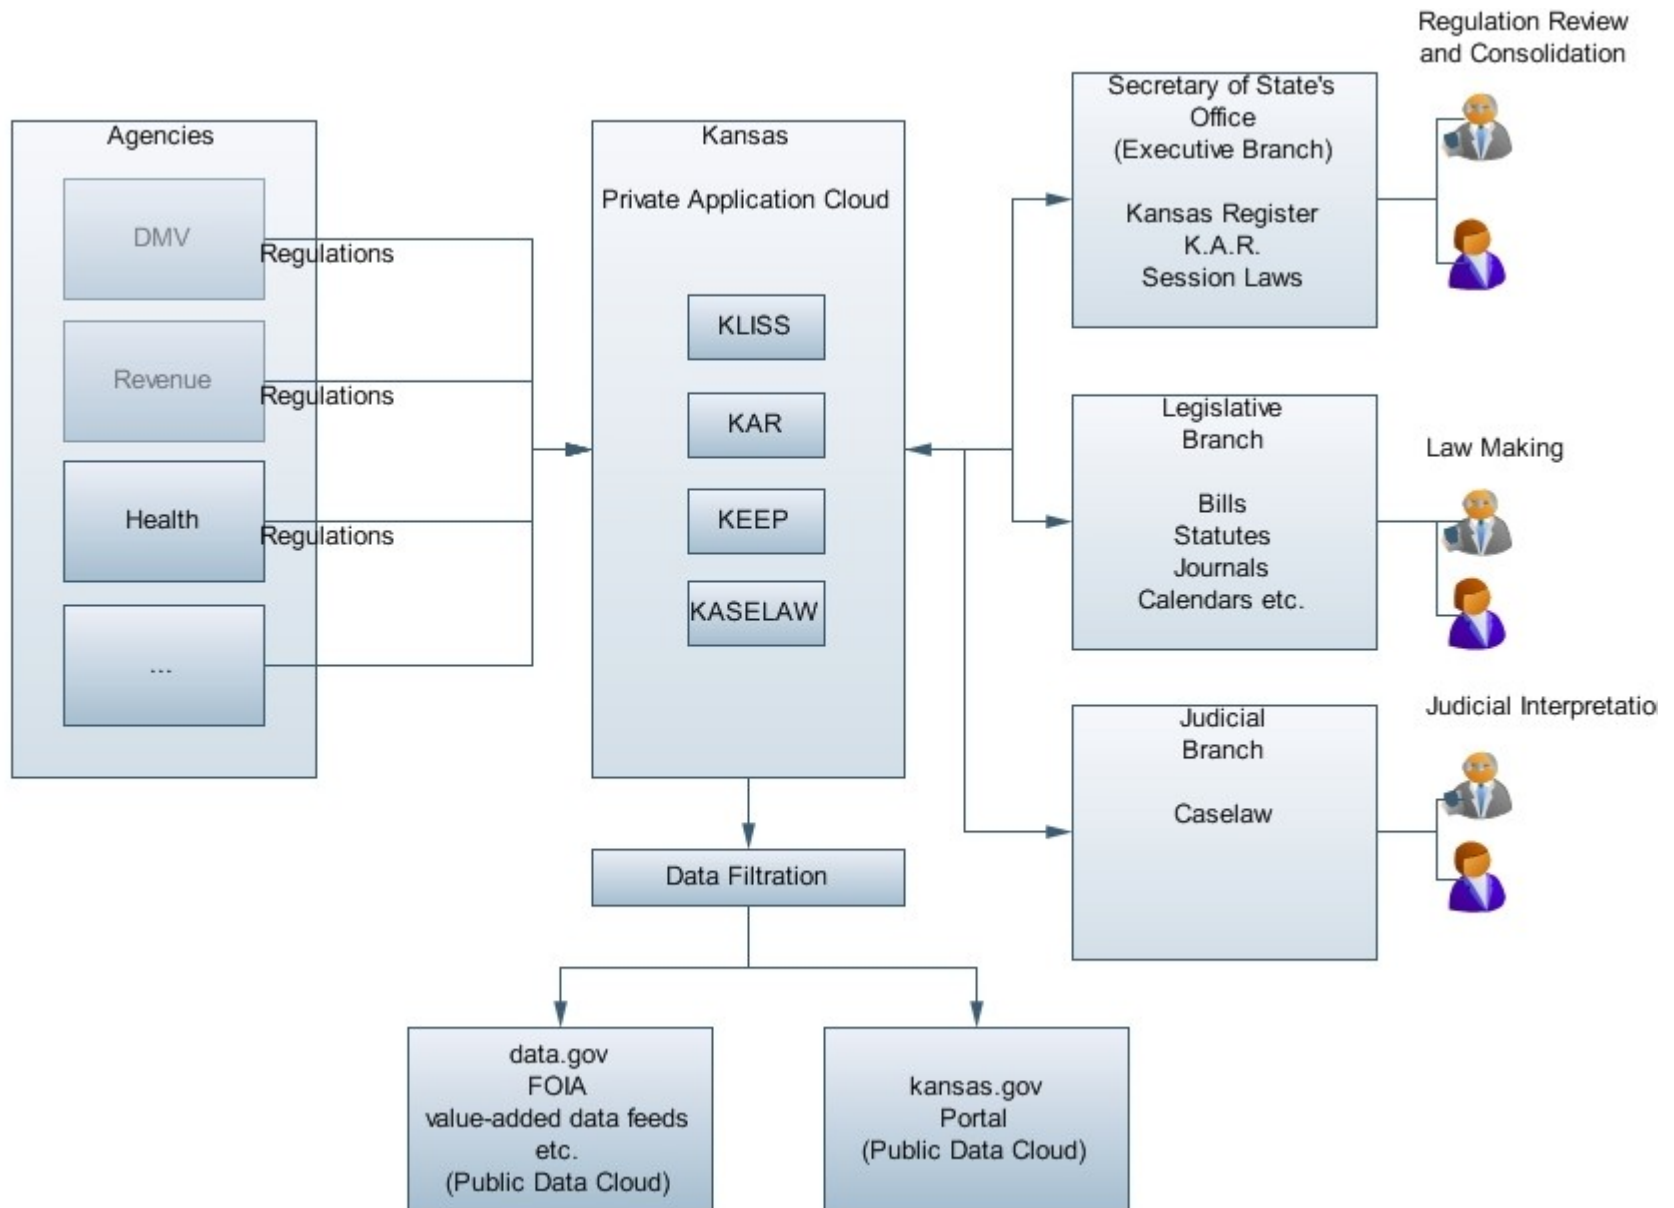

Architecture V1.0

# Private Data Cloud → Executive Dashboards Propylon

## KLISS

- LWB
- Approx 140 virtual machines (RedHat + Windows servers on VMWare) : Intranet + Internet
- Intranet: 6 HP Proliant Servers in a DR configuration, 64 GB RAM, 90 TB Disk (EMC)
- RESTian APIs to all servers, services are “mobile” and on-demand.
- GIS from ESRI

## KEEP

- 20 Virtual Machines configured like KLISS
- Tamper Evident Storage (EMC Centera)
- OAIS Compliant Design

Sean McGrath

[sean.mcgrath@propylon.com](mailto:sean.mcgrath@propylon.com)

<http://www.propylon.com>