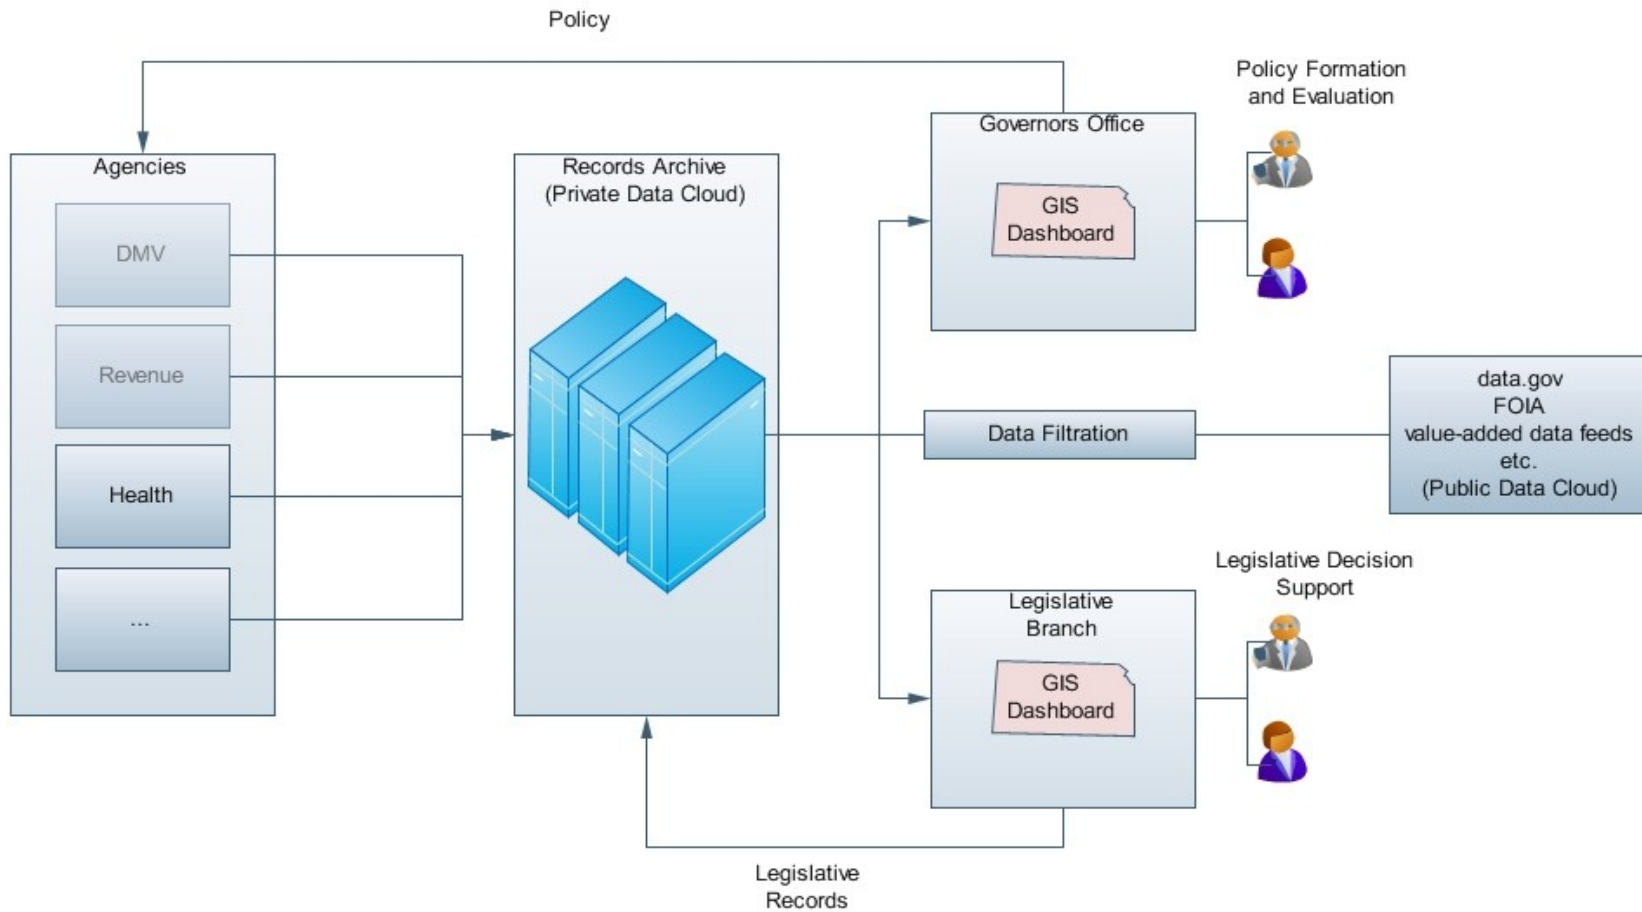

Architecture V1.0

# Private Data Cloud → Executive Dashboards Propylon

## KLISS

- LWB
- Approx 140 virtual machines (RedHat + Windows servers on VMWare) : Intranet + Internet
- Intranet: 6 HP Proliant Servers in a DR configuration, 64 GB RAM, 90 TB Disk (EMC)
- RESTian APIs to all servers, services are “mobile” and on-demand.
- GIS from ESRI

## KEEP

- 20 Virtual Machines configured like KLISS
- Tamper Evident Storage (EMC Centera)
- OAIS Compliant Design

Sean McGrath

[sean.mcgrath@propylon.com](mailto:sean.mcgrath@propylon.com)

<http://www.propylon.com>